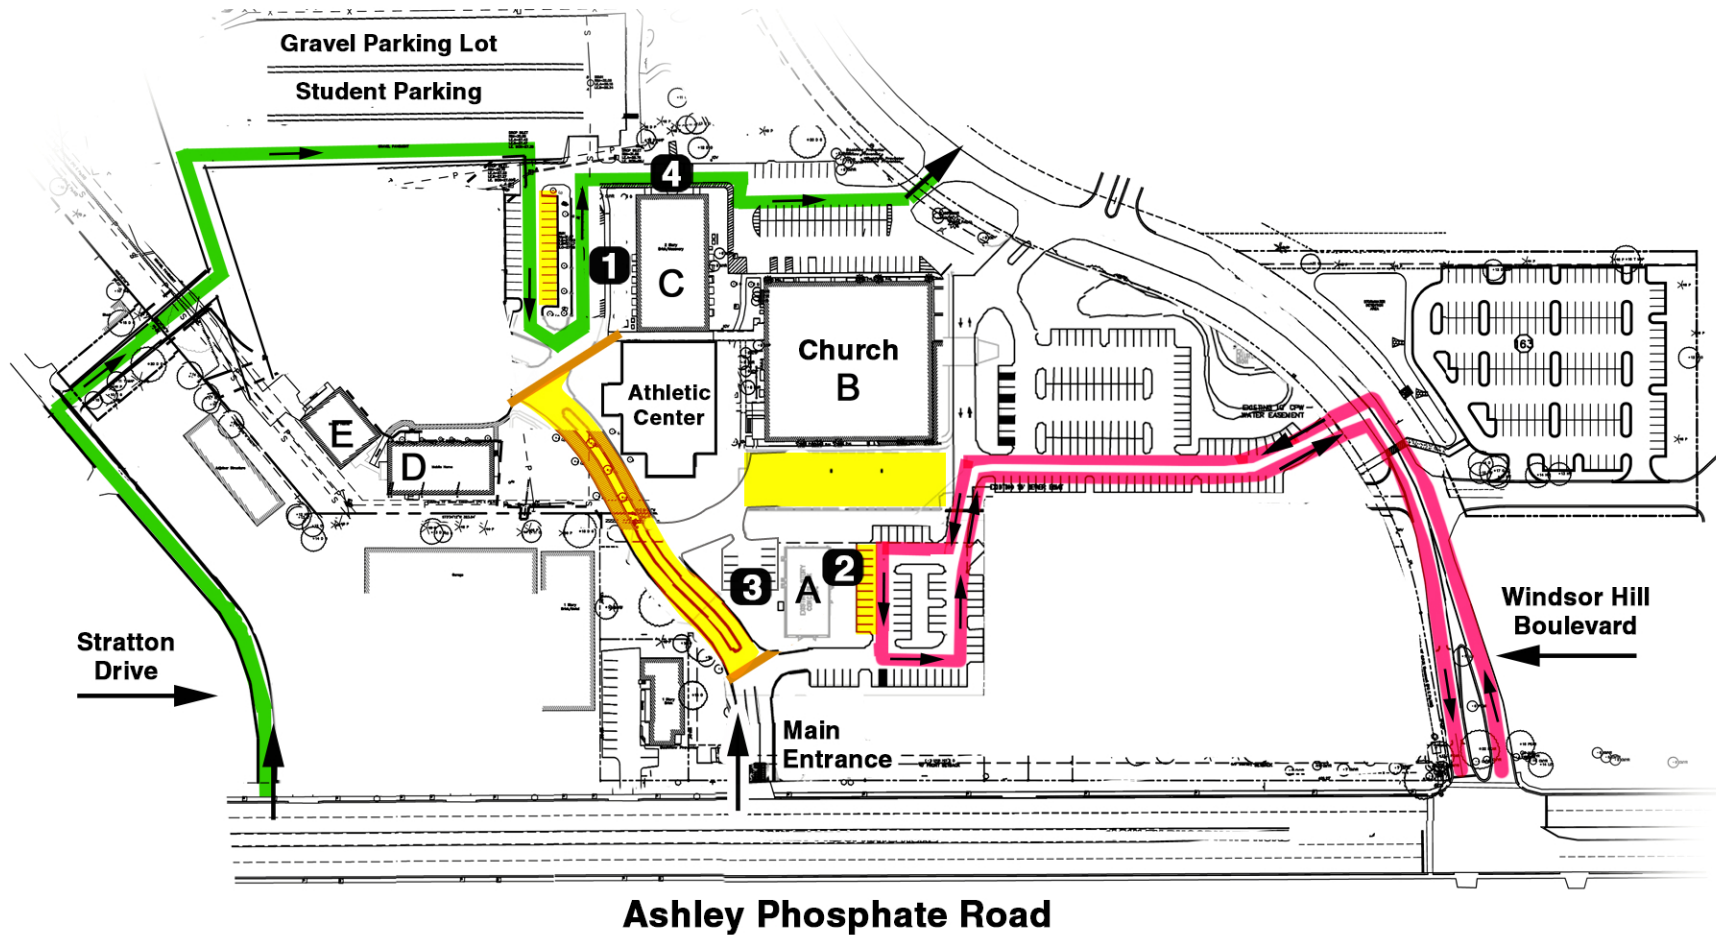

Cathedral Academy Traffic Flow

AUG 2020 REVISION

Green Lower, Middle & High School Drop-off Only

Pink Middle & High School Pick-up

Yellow No Parking / No Pick-up

1 Lower, Middle & High School Drop-off and Extension PM Pick-up

2 A Building MS & HS Pick-up

3 Extension Drop-off

4 Lower School Pick-up